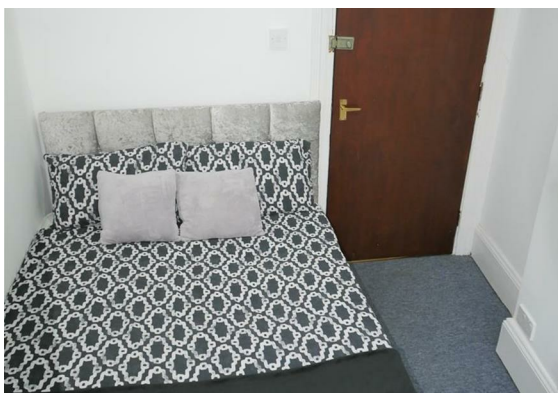

7B Yelverton Road
, Bournemouth, BH1 1DA

£475 Per month

7B Yelverton Road
 , Bournemouth, BH1 1DA

Floor Plan

Viewing

Please contact our HMO's Office on
if you wish to arrange a viewing appointment for this property or require further information.