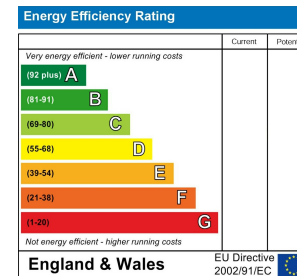

Viewing

Please contact our Fully Managed Properties Office on if you wish to arrange a viewing appointment for this property or require further information.

Area Map

Energy Efficiency Graph

These particulars, whilst believed to be accurate are set out as a general outline only for guidance and do not constitute any part of an offer or contract. Intending purchasers should not rely on them as statements of representation of fact, but must satisfy themselves by inspection or otherwise as to their accuracy. No person in this firm's employment has the authority to make or give any representation or warranty in respect of the property.