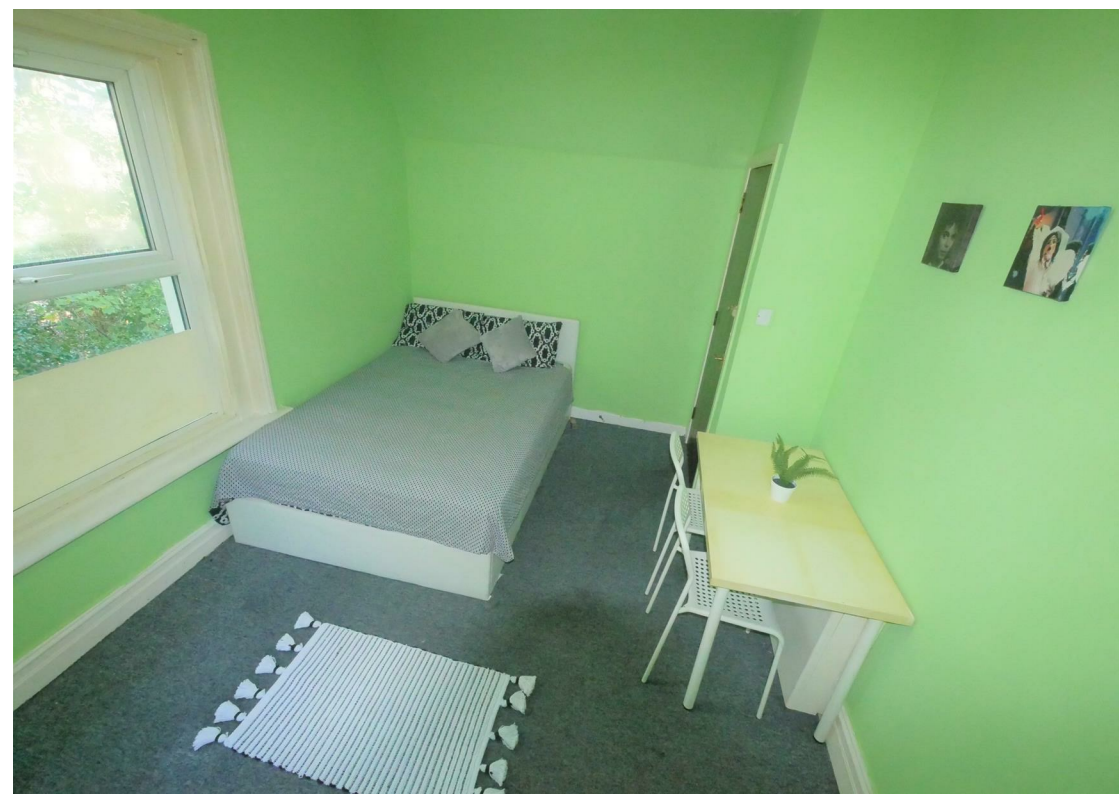

Flat 5 5 Wootton Mount
, Bournemouth, BH1 1PJ

£575 Per month

6

2

1

Flat 5 5 Wootton Mount
, Bournemouth, BH1 1PJ

Floor Plan

Viewing