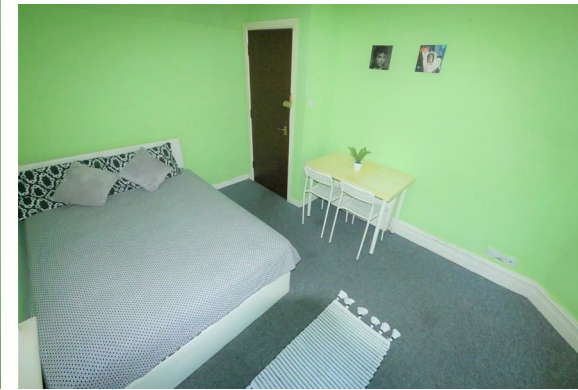

Flat 5 5 Wootton Mount
, Bournemouth, BH1 1PJ

£575 Per month

6

2

1

Flat 5 5 Wootton Mount
, Bournemouth, BH1 1PJ

Floor Plan

Viewing