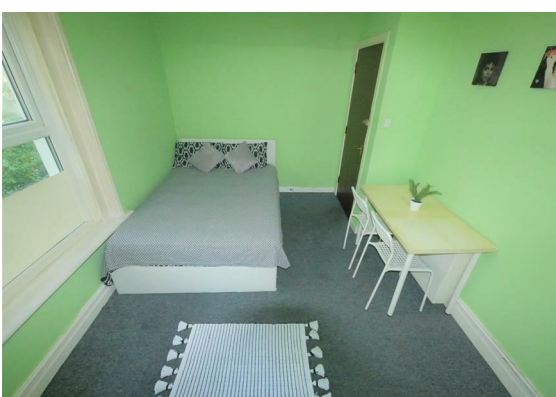

Flat 5 5 Wootton Mount
, Bournemouth, BH1 1PJ

£575 Per month

6

2

1

Flat 5 5 Wootton Mount
, Bournemouth, BH1 1PJ

Floor Plan

Viewing