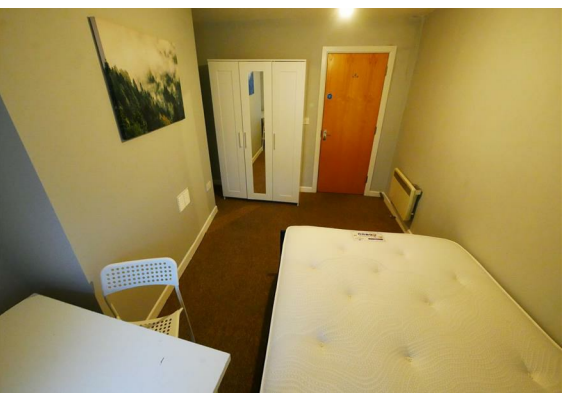

Flat 1 37A Old Christchurch Road
, Bournemouth, BH1 1DS

£1,600 Per month

3

1

1

Flat 1 37A Old Christchurch
Bournemouth, BH1 1DS

Floor Plan

Viewing