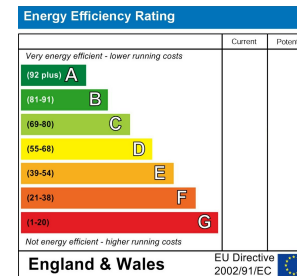

Please contact our Leased Office on [redacted] if you wish to arrange a viewing appointment for this property or require further information.

Area Map

Energy Efficiency Graph

These particulars, whilst believed to be accurate are set out as a general outline only for guidance and do not constitute any part of an offer or contract. Intending purchasers should not rely on them as statements of representation of fact, but must satisfy themselves by inspection or otherwise as to their accuracy. No person in this firm's employment has the authority to make or give any representation or warranty in respect of the property.