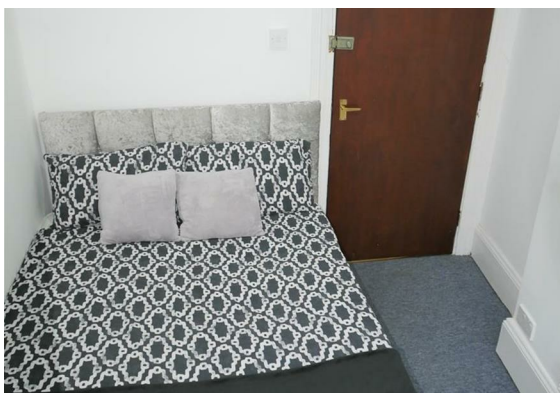

7B Yelverton Road
, Bournemouth, BH1 1DA

£495 Per month

7B Yelverton Road
 , Bournemouth, BH1 1DA

Floor Plan

Viewing

Please contact our HMO's Office on
if you wish to arrange a viewing appointment for this property or require further information.