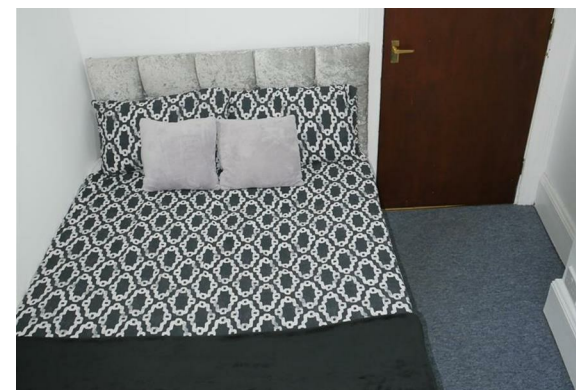

7B Yelverton Road
, Bournemouth, BH1 1DA

£495 Per month

7B Yelverton Road
 , Bournemouth, BH1 1DA

Floor Plan

Viewing

Please contact our HMO's Office on
if you wish to arrange a viewing appointment for this property or require further information.