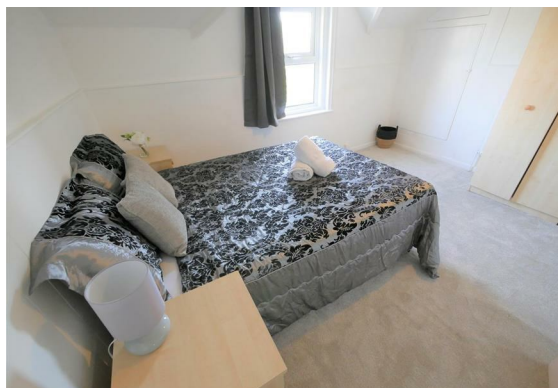

Flat 1 96A Old Christchurch Road  
, Bournemouth, BH1 1LR

**£650 Per month**

**Flat 1 96A Old Christchurch**  
Bournemouth, BH1 1LR